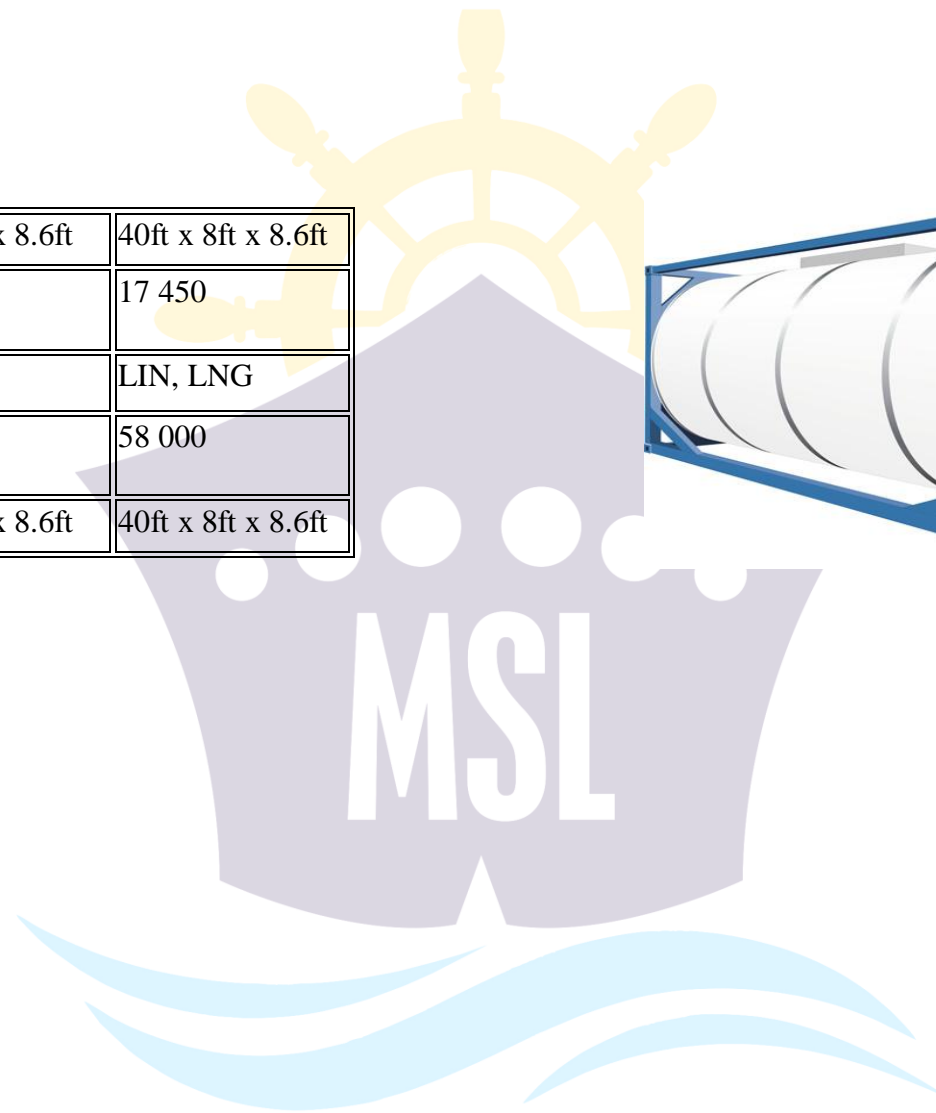

20ft STANDARD CONTAINER

INSIDE LENGTH	19'4"	5.89 m
INSIDE WIDTH	7'8"	2.33 m
INSIDE HEIGHT	7'10"	2.38 m
DOOR WIDTH	7'8"	2.33 m
DOOR HEIGHT	7'6"	2.28 m
CAPACITY	1,172 ft3	33.18 m3
TARE WEIGHT	4,916 lb	2,229 kg
MAX. CARGO	47,999 lb	21,727 kg

20ft PLATFORM

INSIDE LENGTH	6.085 m	19'11"
INSIDE WIDTH	2.438 m	8'00"
INSIDE HEIGHT	2.233 m	7.04"
TARE WEIGHT	2,750 kg	6,061 lb
MAX. CARGO	24,000 kg	52,896 lb

Magnitude Shipping & Logistics Pvt Ltd

Your Trust is Our Achievement

 info@msl.com

 www.msl.com

40ft PLATFORM

INSIDE LENGTH	12.90 m	40'00"
INSIDE WIDTH	2.40 m	8'00"
INSIDE HEIGHT	1.95 m	6'5"
TARE WEIGHT	5,800 kg	12,783 lb
MAX. CARGO	39,200 kg	86,397 lb

20ft Tank

External Width	2,440 mm	8 ft
External Height	2,590 mm	8 ft 6.0 in
External Length	6,060 mm	20 ft
Cubic Capacity	21,000 liters	5,547 gallons
Tare Weight	3,070 kg	6,768 lbs

Magnitude Shipping & Logistics Pvt Ltd

Your Trust is Our Achievement

info@msl.com

www.msl.com

40ft Tank

Dimensions	40ft x 8ft x 8.6ft	40ft x 8ft x 8.6ft
Maximum loading (90%) (kg)	16 400	17 450
Compatible gas	LIN, LNG	LIN, LNG
Max static storage capacity (kg)	22 200	58 000
Dimensions	40ft x 8ft x 8.6ft	40ft x 8ft x 8.6ft